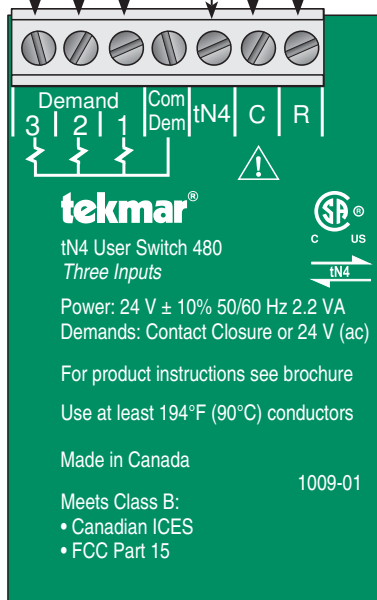

Control Name / Location \_\_\_\_\_

Bus \_\_\_\_\_

Connected to Zone Manager / Zone \_\_\_\_\_

Terminals	Demand 3	Demand 2	Demand 1	tN4	C	R
Source						
Location						

### Input Buttons

Button 1	
Scene	Setpoint Enable

Button 2	
Scene	Setpoint Enable

Button 3	
Scene	Setpoint Enable

Blank job records can be downloaded from the tekmar website at <http://www.tekmarcontrols.com>